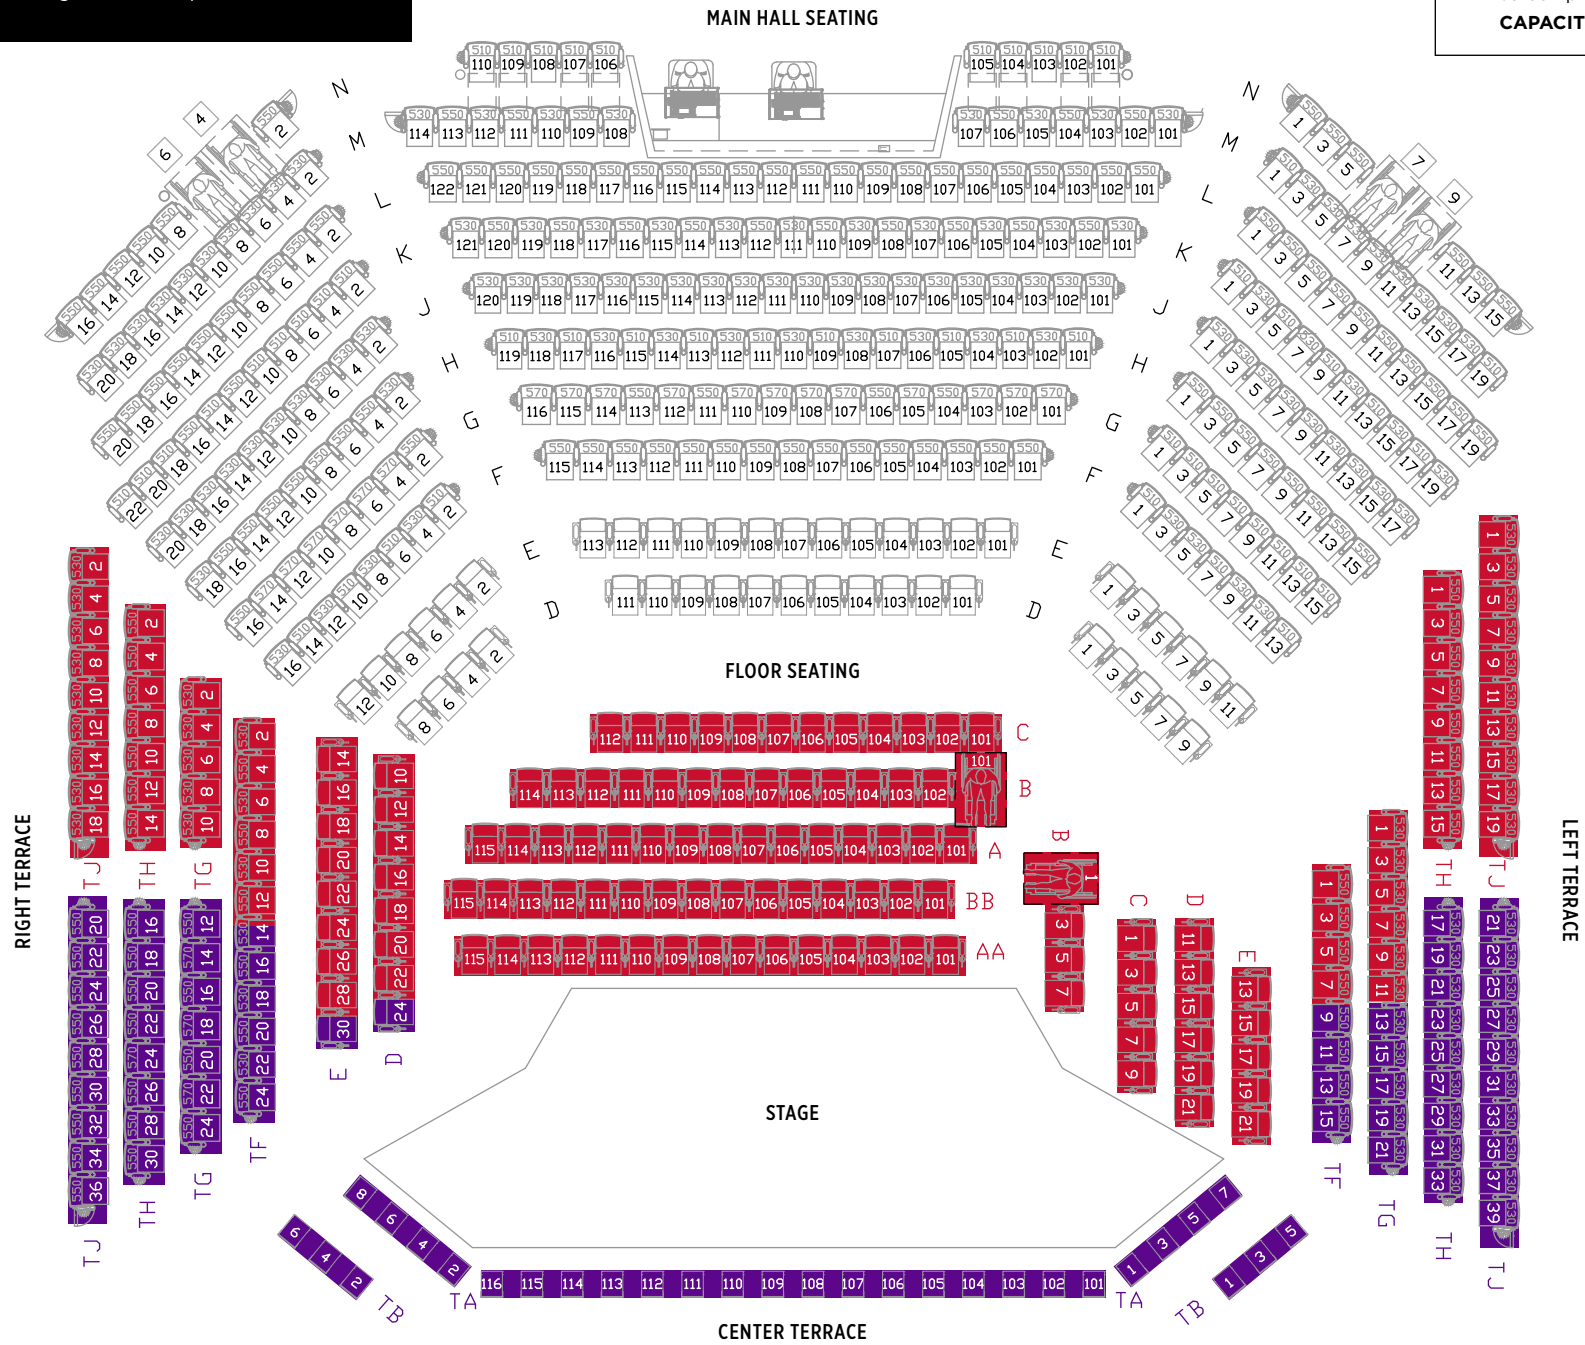

# ROBERT N. MINER AUDITORIUM SEAT MAP

## CANOPY SCREEN AND BACK WALL PROJECTION

Film screening or projection-based presentations can be shown on the back wall behind the stage or on a drop-down screen.

- Seats unavailable for back wall projection
- CAPACITY: 555**
- Seats unavailable for canopy screen projection
- CAPACITY: 370**

## CANOPY SCREEN AND BACK WALL PROJECTION

Seats unavailable for back wall projection  
**CAPACITY: 555**