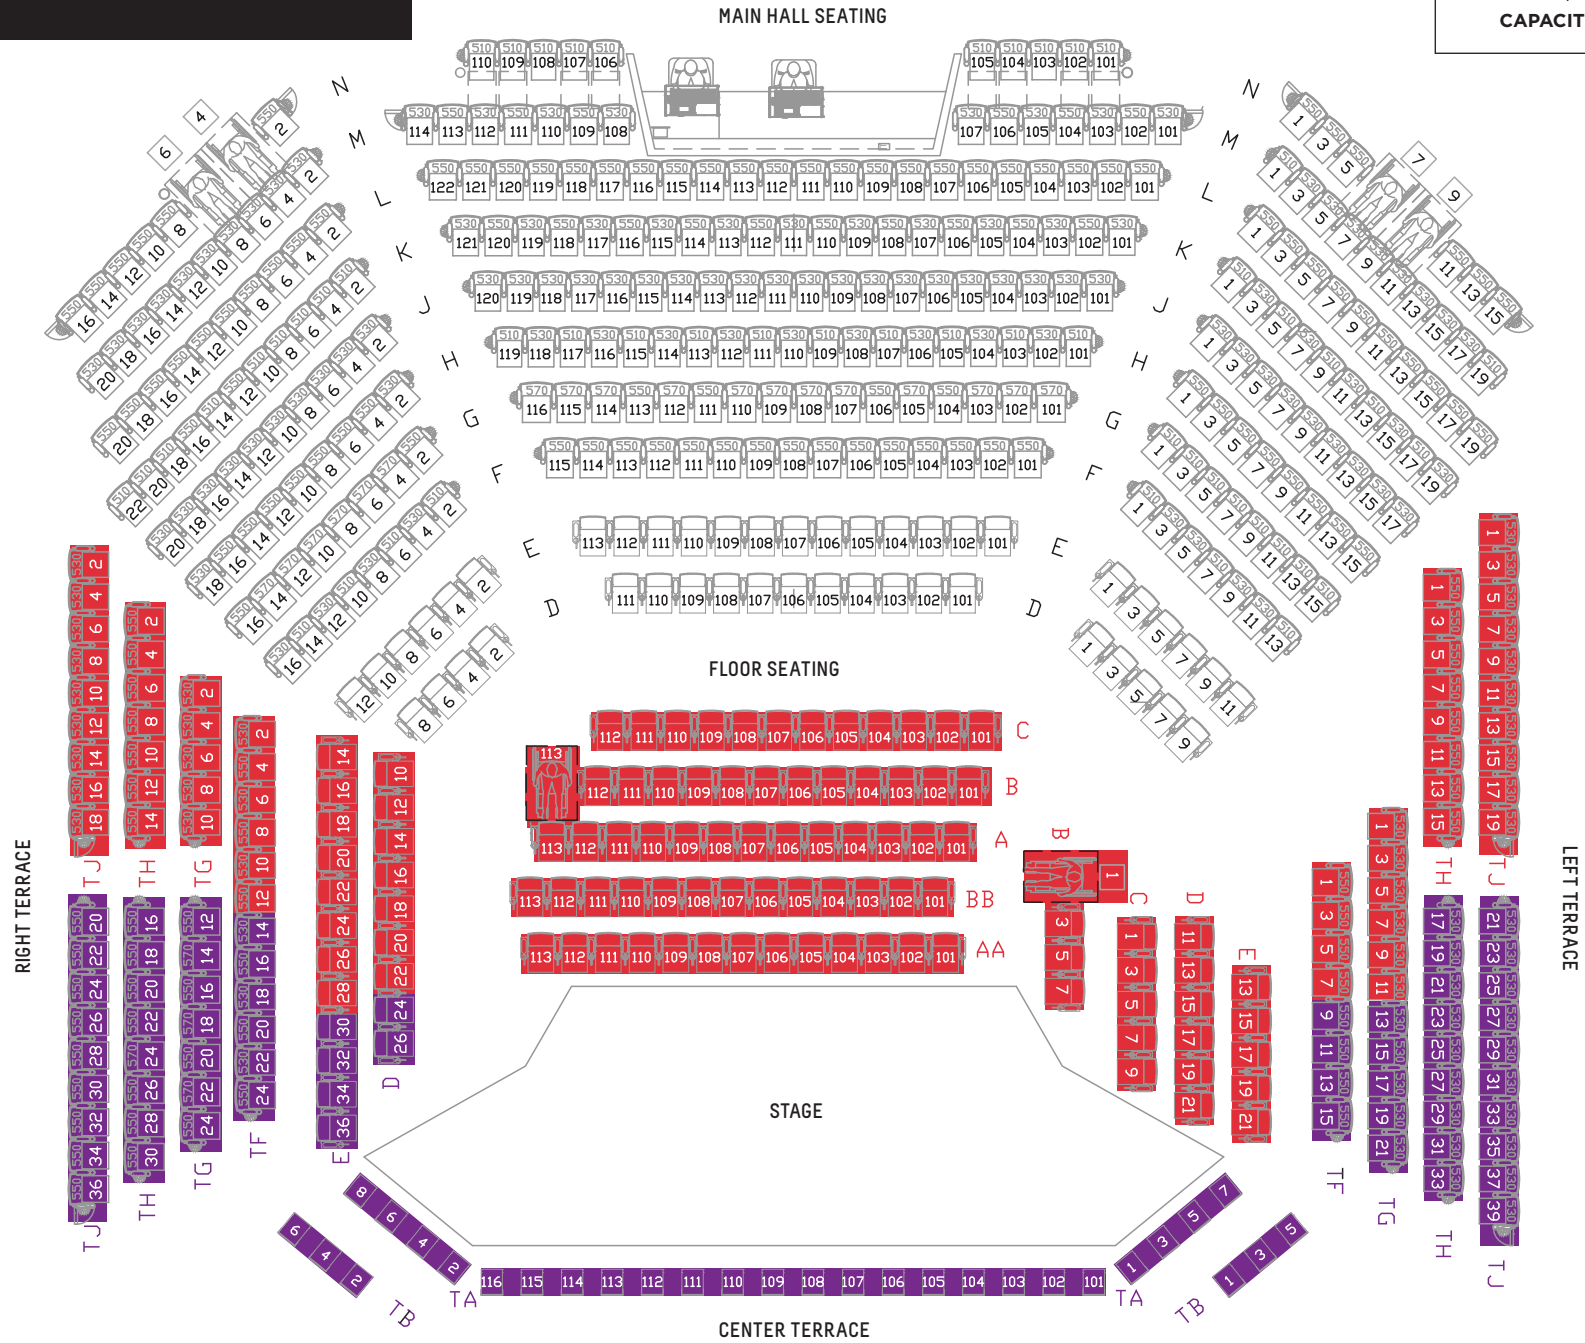

ROBERT N. MINER AUDITORIUM SEAT MAP

CANOPY SCREEN AND BACK WALL PROJECTION

Film screening or projection-based presentations can be shown on the back wall behind the stage or on a drop-down screen.

- Seats unavailable for back wall projection
- CAPACITY: 555**
- Seats unavailable for canopy screen projection
- CAPACITY: 370**

ROBERT N. MINER AUDITORIUM SEAT MAP

CANOPY SCREEN AND BACK WALL PROJECTION

Seats unavailable for back wall projection
CAPACITY: 555